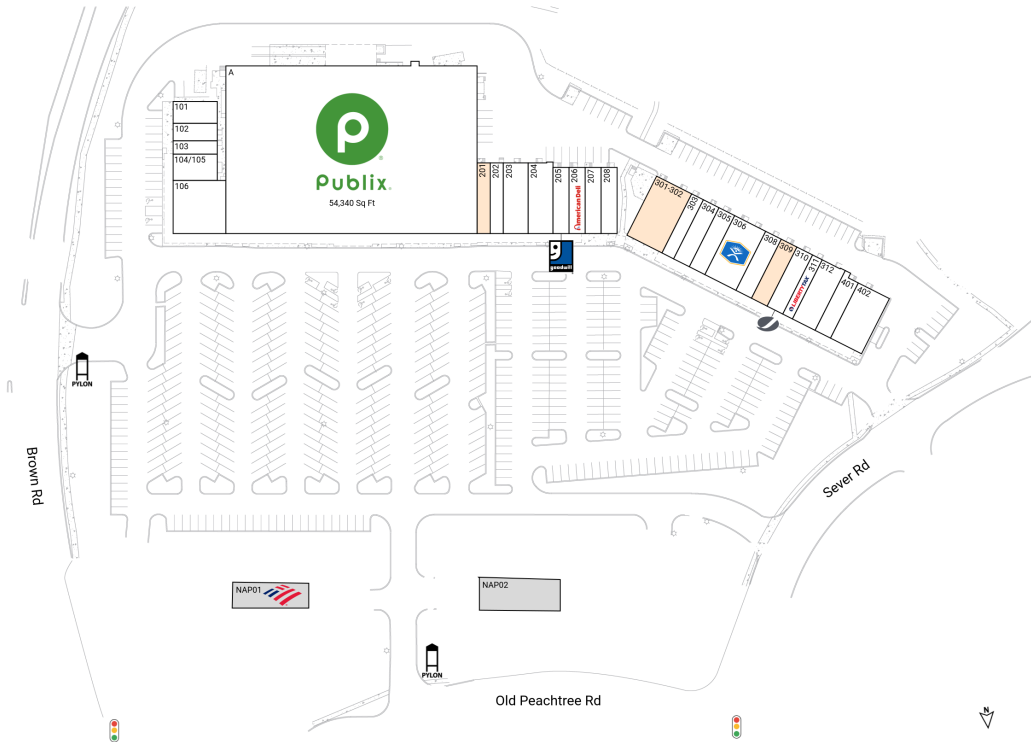

Shops of Huntcrest

1030-1032 Old Peachtree Road, NW | Lawrenceville, GA 30043

Gwinnett County Atlanta-Sandy Springs-Roswell, GA 97,040 Sq Ft

33.9991, -84.0684

Available Spaces

201	1,200 Sq Ft	360°	309	1,500 Sq Ft	360°
301-302	3,375 Sq Ft	360°			

Current Tenants

Space size listed in square feet

101	namoo solutions	1,250
102	Hair Clinique	1,000
103	Advanced Cleaners	750
104/105	Modern Esthetics	1,500
106	Sushi Village	3,600
202	Lifesouth Community Blood Center	1,200
203	Saigon Cafe	2,000
204	Wow Poke & Juice	2,000
205	Goodwill	1,500
206	American Deli	1,500
207	City Nail & Tan	1,500
208	Jake's Wayback Hamburgers	1,500
303	Great Cuts	1,125
304	Axiom Staffing	1,500
305	Fini's Pizzeria	1,500
306	PT Solutions Physical Therapy	3,000
308	Sarang Piano Studio	1,500
310	Jazzercise	1,500
311	Liberty Tax Service	940
312	Joshua Lee DDS	2,060
401	Warhammer	1,400
402	Southside Medical Center	2,800
A	Publix	54,340
NAP01	Bank of America	0
NAP02	Piedmont Urgent Care	0

This site plan is for illustrative and information purposes only, showing the general layout of the shopping center; and is not a legal survey. Brixmor makes no representation or warranty that the shopping center is exactly as depicted as site conditions and tenant mix are subject to change over time.